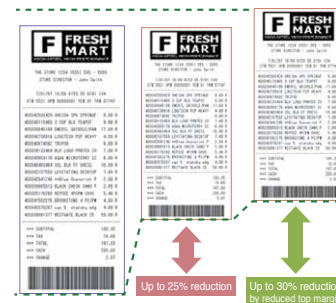

Specifications

Printing and Paper Feeding	
Direction of receipt ejection	"Top" or "Front" user-selectable at installation
Print speed	200 mm/s maximum
Resolution	203 dpi x 203 dpi
Roll paper width	58 / 80 mm
Characters	
Fronts & Character Size	ANK A: 12 x 24 48 cpl (default) ANK B: 10 x 24 57 cpl ANK C: 9 x 17 64 cpl
Character Set	95 Alphanumeric, 18 sets International, 128 x 43 extended Graphic
Bar codes and 2D Symbols	
Bar codes	UPC-A, UPC-E, JAN8 / EAN 8, JAN13 / EAN13, Code39, Code93, Code128, ITF, CODABAR(NW-7), GS1-128, GS1 DataBar
2D Symbols	PDF417, QR code, Maxi Code, Data Matrix, Aztec, Two-dimensional GS1 DataBar, Composite Symbology
Connectivities	
Interface	Built-in USB Type B connector 2.0, Full-speed + Ethernet 10BASE-T/100BASE-TX + Wi-Fi USE port (BS certified Wi-Fi Dongle connected to USB Type A OT-WL02 (2.4Ghz only))
Reliability	
Printer mechanism	15 million lines
Auto Cutter	1.5 million cuts
MTBF	360,000 hours
MCBF	60 million lines
General	
Printer Driver	ePOS-Print SDK, Windows Driver (APD), OPOS, OPOS.NET, JavaPOS (Win), JavaPOS (Linux), TM Virtual Port Driver, CUPS Driver(Linux), Mac Driver
Software	TM Utility (iOS, Android), TM-m30 Utility(Windows Desktop), EpsonNet Config(Win, Mac), TM Bluetooth Connector, Deployment Tool, Monitoring Tool
Data Buffer	4KB or 45byte
Easy Pairing method	NFC (Ethernet / Wi-Fi) (Ready only)
Power Consumption	Approx. 1.5A (mean)
Color for LED indicators	Power: Blue / Error & Paper : Orange
Dimensions	5" x 5" x 5" (127 x 127 x 127 mm)
Weight	2.64 lb/1200g
Color	Epson Black, Epson White
Options	Customer Display, Wi-Fi Dongle, Tablet Stand, Mounting brackets, External buzzer

Quick Pairing

Scan QR Code

Saving Paper

Auto paper reduction (up to 30%)

Option

All features and specifications described are subject to change without notice. EPSON is a registered trademark of Seiko Epson Corporation Company and product names are trademarks or registered trademarks of their respective companies.